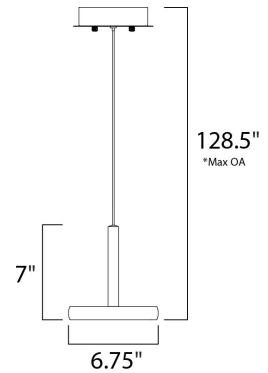

Product Specifications for E21142-01PC

Job Name:	Job Type:
Quantity:	Comments:

E21142-01PC
Timbale 1-Light LED Pendant

*max overall height

Finish

Polished Chrome

Glass/Shade

White

Product Category

Single Pendant

Lamping

Number of Bulb(s)	1
Light Type	LED
Bulb Type	LED
Max Bulb Wattage	10.8
Max Fixture Wattage	
Rated Life	N/A
Rated Lumens	±972
Color Temp	N/A
Bulb(s) Included	Yes
Light Up/Down	N/A
Beam Spread	N/A
CRI	N/A
Photo Cell Included	N/A
Ballast/Driver/Transformer	No
Dimmable	Yes

Measurements

Width	6.75"
Height	7.00"
Length	6.75"
Extension	N/A
Back Plate Width	N/A
Back Plate Height	N/A
HCO	N/A
Min Overall Height	8.50"
Max Overall Height	128.50"
Hanging Weight	2.42 lb(s)
Height Adjustable	Yes
Slope	N/A
Chain Length	N/A
Wire Length	N/A
Canopy Width	N/A
Canopy Height	N/A
Canopy Length	N/A

Shipping

Carton Weight	3.30 lb(s)
Carton Width	9.36"
Carton Height	9.56"
Carton Length	12.48"
Carton Cubic Feet	N/A
Master Pack	1
Master Pack Weight	N/A
Master Pack Width	N/A
Master Pack Height	N/A
Master Pack Length	N/A
Master Cubic Feet	N/A
UPS Shippable	Yes