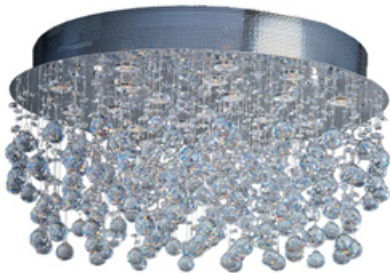

Product Specifications for E20794-20

Job Name:	Job Type:
Quantity:	Comments:

E20794-20
Cascada 18-Light Flush Mount

Finish
Polished Chrome

Glass/Shade
Crystal

Product Category
Flush Mount

Lamping

Number of Bulb(s)	18
Light Type	Halogen
Bulb Type	GU10 MR16
Max Bulb Wattage	50
Max Fixture Wattage	900
Rated Life	±2,000 Hours
Rated Lumens	±30,600
Color Temp	±2,900 K
Bulb(s) Included	Yes
Light Up/Down	N/A
Beam Spread	N/A
CRI	N/A
Photo Cell Included	N/A
Ballast/Driver/Transformer	No
Dimmable	Standard

Measurements

Width	31.50"
Height	17.00"
Length	N/A
Extension	N/A
Back Plate Width	N/A
Back Plate Height	N/A
HCO	N/A
Min Overall Height	N/A
Max Overall Height	N/A
Hanging Weight	13.40 lb(s)
Height Adjustable	N/A
Slope	N/A
Chain Length	N/A
Wire Length	N/A
Canopy Width	N/A
Canopy Height	N/A
Canopy Length	N/A