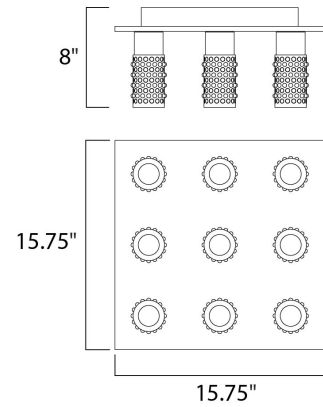

Product Specifications for E20770-18PC

Job Name:	Job Type:
Quantity:	Comments:

E20770-18PC
Polka 9-Light LED Flush Mount

Finish

Polished Chrome

Glass/Shade

Clear

Product Category

Flush Mount

Lamping

Number of Bulb(s)	9
Light Type	LED
Bulb Type	COB LED
Max Bulb Wattage	3
Max Fixture Wattage	27
Rated Life	N/A
Rated Lumens	±2,970
Color Temp	±3,000 K
Bulb(s) Included	Yes
Light Up/Down	N/A
Beam Spread	N/A
CRI	N/A
Photo Cell Included	N/A
Ballast/Driver/Transformer	No
Dimmable	Yes

Measurements

Width	15.75"
Height	8.00"
Length	15.75"
Extension	N/A
Back Plate Width	N/A
Back Plate Height	N/A
HCO	N/A
Min Overall Height	N/A
Max Overall Height	N/A
Hanging Weight	18.04 lb(s)
Height Adjustable	No
Slope	N/A
Chain Length	N/A
Wire Length	N/A
Canopy Width	N/A
Canopy Height	N/A
Canopy Length	N/A

Shipping

Carton Weight	20.46 lb(s)
Carton Width	18.33"
Carton Height	10.14"
Carton Length	18.33"
Carton Cubic Feet	N/A
Master Pack	1
Master Pack Weight	N/A
Master Pack Width	N/A
Master Pack Height	N/A
Master Pack Length	N/A
Master Cubic Feet	N/A
UPS Shippable	Yes