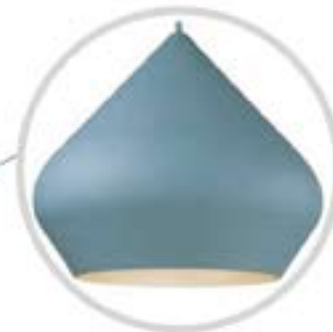

Adjustable up to
130" inches

Large scale spun
aluminum shades,
painted in a
texture finish

Available in 3
finishes: Steel Blue,
Brick and White

Available in 2 sizes