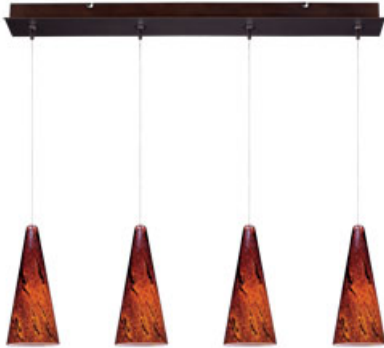

Product Specifications for E94929-102BZ

Job Name:	Job Type:
Quantity:	Comments:

E94929-102BZ
Lava 4-Light RapidJack Pendant and Canopy

Finish
Bronze

Glass/Shade
Amber Lava

Product Category

Lamping

Number of Bulb(s)	N/A
Light Type	N/A
Bulb Type	
Max Bulb Wattage	N/A
Max Fixture Wattage	
Rated Life	N/A
Rated Lumens	±0
Color Temp	N/A
Bulb(s) Included	No
Light Up/Down	N/A
Beam Spread	N/A
CRI	N/A
Photo Cell Included	N/A
Ballast/Driver/Transformer	No
Dimmable	N/A

Measurements

Width	N/A
Height	N/A
Length	N/A
Extension	N/A
Back Plate Width	N/A
Back Plate Height	N/A
HCO	N/A
Min Overall Height	N/A
Max Overall Height	N/A
Hanging Weight	N/A
Height Adjustable	N/A
Slope	N/A
Chain Length	N/A
Wire Length	N/A
Canopy Width	N/A
Canopy Height	N/A
Canopy Length	N/A