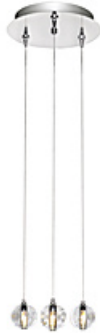

Product Specifications for E24502-91PC

Job Name:	Job Type:
Quantity:	Comments:

E24502-91PC
Harmony 3-Light RapidJack Pendant and Canopy

Finish
 Polished Chrome

Glass/Shade
 Bubble

Product Category
 Multi-Light Pendant

Lamping

Number of Bulb(s)	3
Light Type	LED
Bulb Type	LED
Max Bulb Wattage	1.5
Max Fixture Wattage	4.5
Rated Life	N/A
Rated Lumens	±315
Color Temp	N/A
Bulb(s) Included	Yes
Light Up/Down	N/A
Beam Spread	N/A
CRI	N/A
Photo Cell Included	N/A
Ballast/Driver/Transformer	No
Dimmable	Low-Voltage Electronic Dimmer

Measurements

Width	11.75"
Height	N/A
Length	N/A
Extension	N/A
Back Plate Width	N/A
Back Plate Height	N/A
HCO	N/A
Min Overall Height	N/A
Max Overall Height	134.00"
Hanging Weight	N/A
Height Adjustable	Yes
Slope	N/A
Chain Length	N/A
Wire Length	N/A
Canopy Width	N/A
Canopy Height	N/A
Canopy Length	N/A