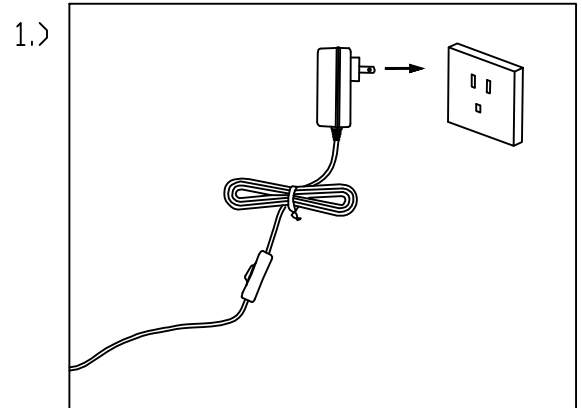

Contemporary
Lighting™

PRODUCT NAME: Trapezoid LED Accent Table
ITEM NUMBER: E71007-PC

Please consult your electrician for hanging fixture and wiring.

Bulb(integrated):LED 19.8W

IMPORTANT: Turn off the power at the main fuse or circuit breaker box before starting installation

Locate all hardware & components before discarding packaging

Step 1: put the electric plug into the socket.

Step 2: Pressed the switch to turn on light.

Cleaning & Care:

You may use talcum powder and a soft cloth for cleaning. Do not use abrasive cleaner.