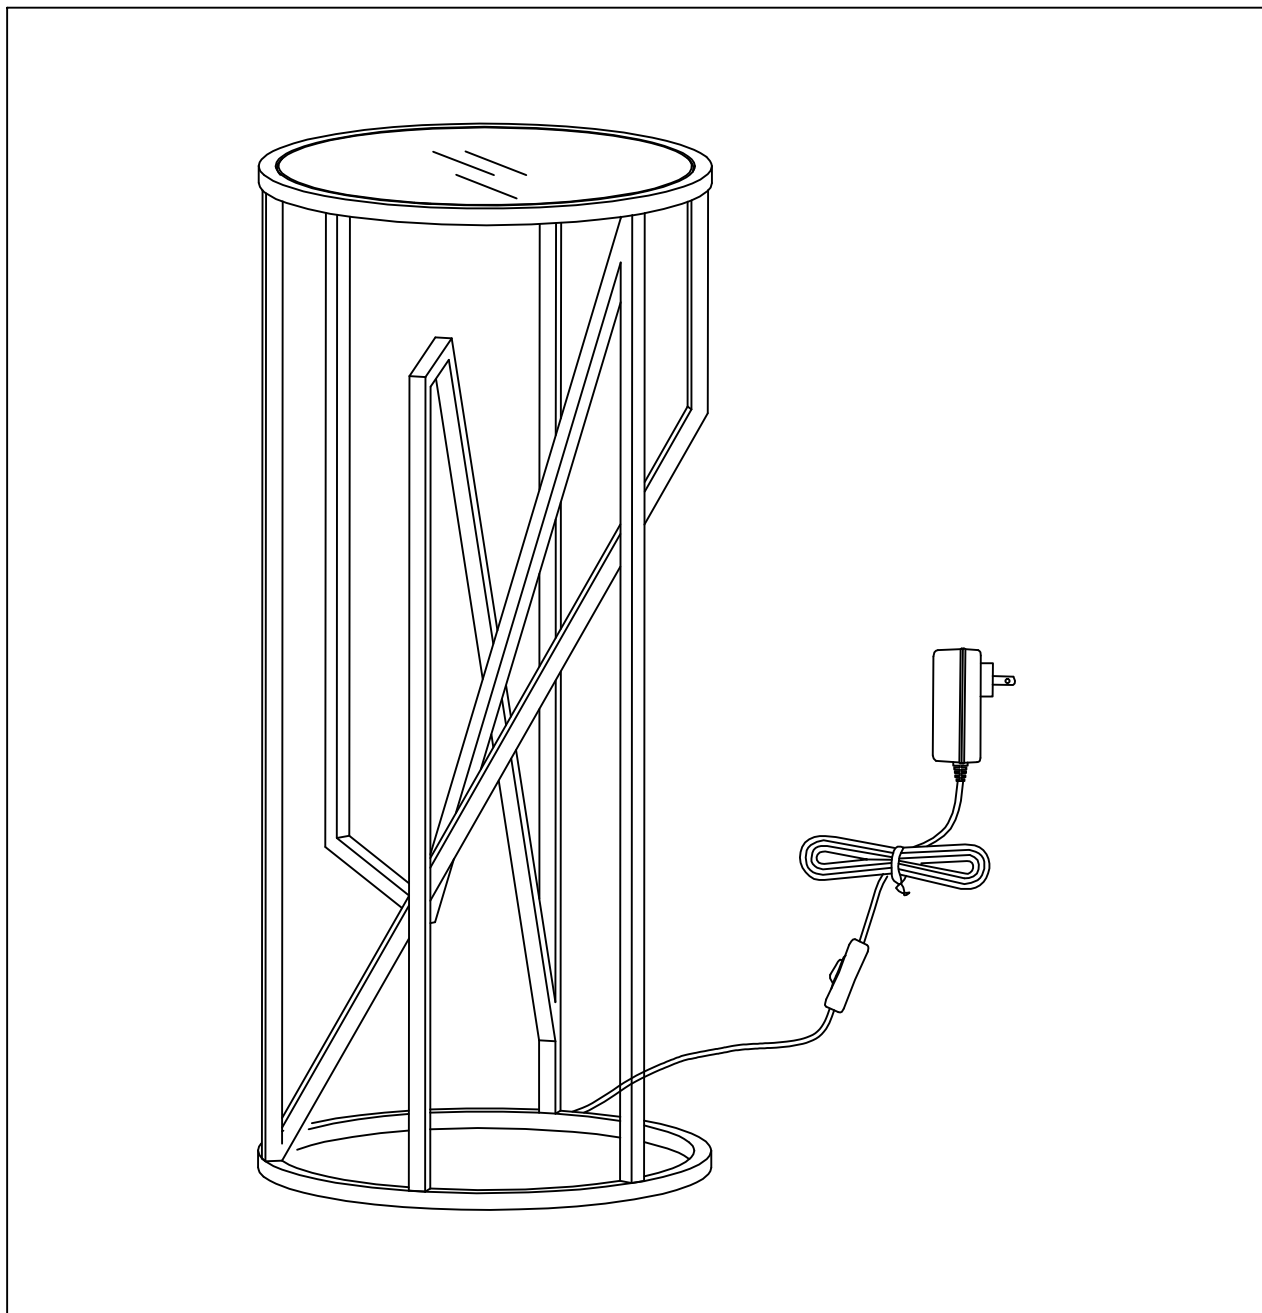

Contemporary
Lighting™

PRODUCT NAME: Trapezoid LED Accent Table
ITEM NUMBER: E71007-PC

Please consult your electrician for hanging fixture and wiring.

Bulb(integrated):LED 19.8W

IMPORTANT: Turn off the power at the main fuse or circuit breaker box before starting installation

Locate all hardware & components before discarding packaging

Step 1: put the electric plug into the socket.

Step 2: Pressed the switch to turn on light.

Cleaning & Care:

You may use talcum powder and a soft cloth for cleaning. Do not use abrasive cleaner.