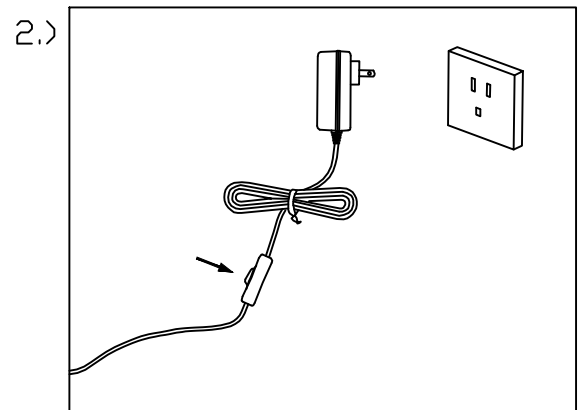

Contemporary
Lighting™

PRODUCT NAME: Trapezoid LED Accent Table
ITEM NUMBER: E71007-PC

Please consult your electrician for hanging fixture and wiring.

Bulb(integrated):LED 19.8W

IMPORTANT: Turn off the power at the main fuse or circuit breaker box before starting installation

Locate all hardware & components before discarding packaging

Step 1: put the electric plug into the socket.

Step 2: Pressed the switch to turn on light.

Cleaning & Care:

You may use talcum powder and a soft cloth for cleaning. Do not use abrasive cleaner.