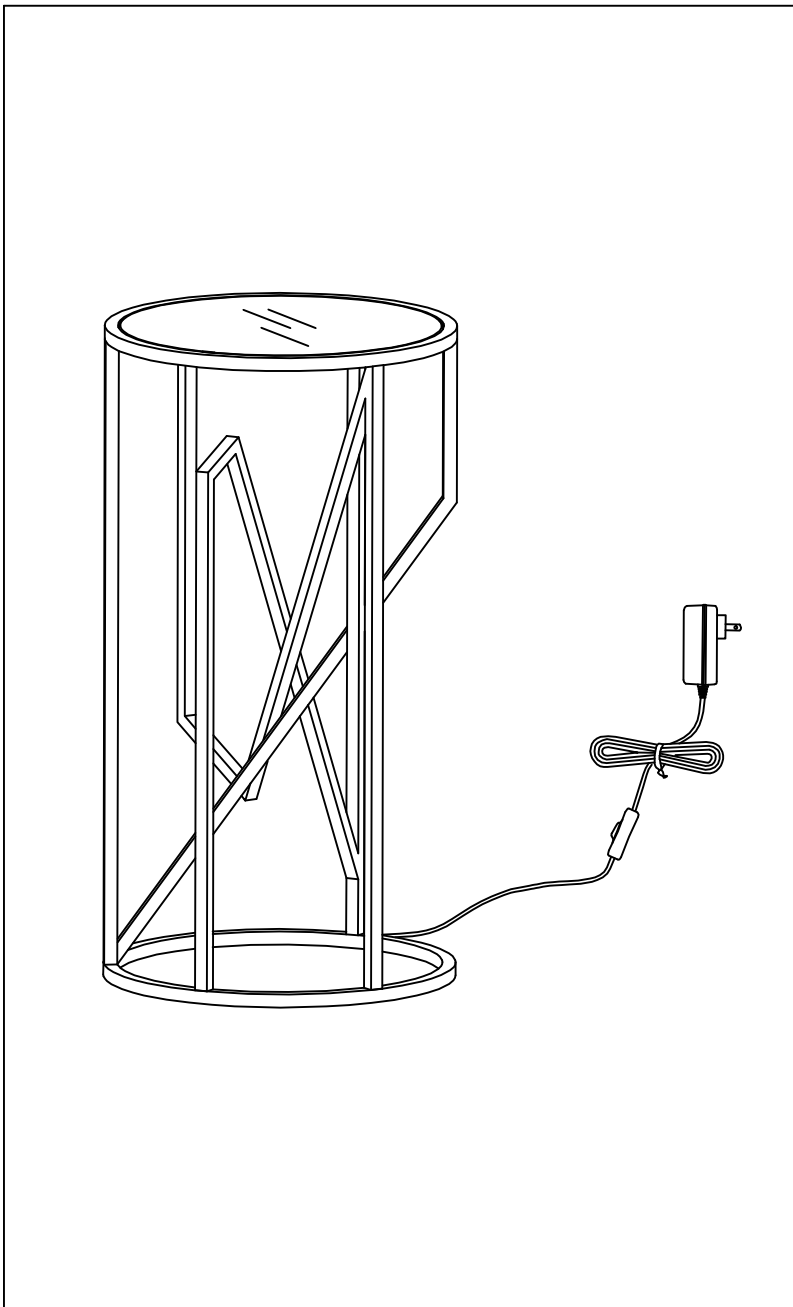

Contemporary
Lighting™

PRODUCT NAME: Trapezoid LED Accent Table
ITEM NUMBER: E71006-PC

Please consult your electrician for hanging fixture and wiring.

Bulb(integrated):LED 17W

IMPORTANT: Turn off the power at the main fuse or circuit breaker box before starting installation

Locate all hardware & components before discarding packaging

1.)

Step 1: put the electric plug into the socket.

2.)

Step 2: Pressed the switch to turn on light.

Cleaning & Care:

You may use talcum powder and a soft cloth for cleaning. Do not use abrasive cleaner.