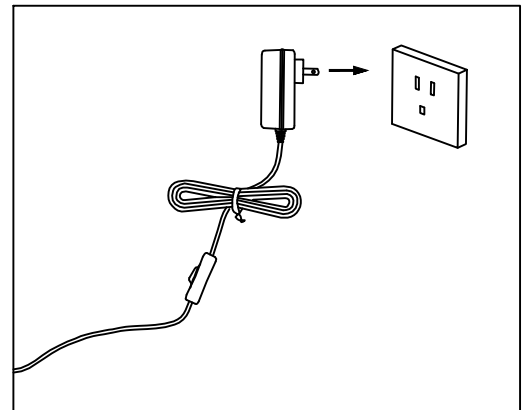

Contemporary
Lighting™

PRODUCT NAME: Trapezoid LED Accent Table
ITEM NUMBER: E71006-PC

Please consult your electrician for hanging fixture and wiring.

Bulb(integrated):LED 17W

IMPORTANT: Turn off the power at the main fuse or circuit breaker box before starting installation

Locate all hardware & components before discarding packaging

1.)

Step 1: put the electric plug into the socket.

2.)

Step 2: Pressed the switch to turn on light.

Cleaning & Care:

You may use talcum powder and a soft cloth for cleaning. Do not use abrasive cleaner.