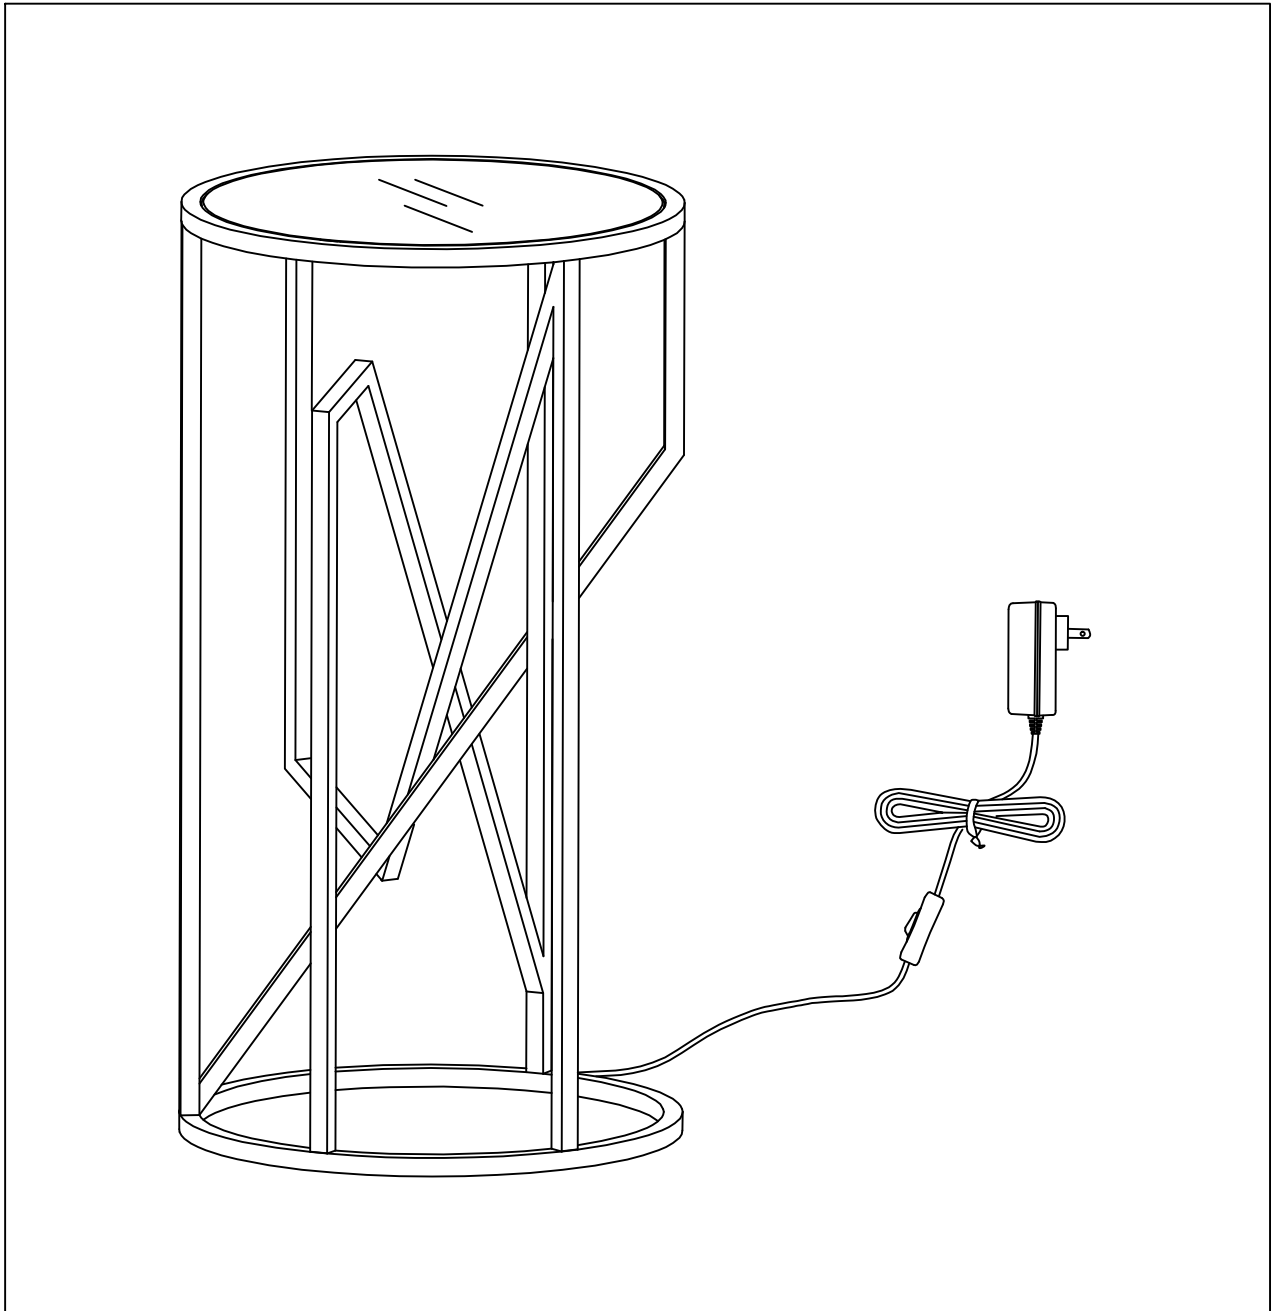

Contemporary
Lighting™

PRODUCT NAME: Trapezoid LED Accent Table
ITEM NUMBER: E71006-PC

Please consult your electrician for hanging fixture and wiring.

Bulb(integrated):LED 17W

IMPORTANT: Turn off the power at the main fuse or circuit breaker box before starting installation

Locate all hardware & components before discarding packaging

1.)

Step 1: put the electric plug into the socket.

2.)

Step 2: Pressed the switch to turn on light.

Cleaning & Care:

You may use talcum powder and a soft cloth for cleaning. Do not use abrasive cleaner.