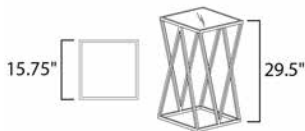

**PRODUCT DESCRIPTION**

Stainless steel V shaped sections are meticulously welded together to form this beautiful lighting sculpture. Finished in a mirror-like Polished Chrome, this fixture is the epitome of quality and contemporary design. Pair with coordinating accent tables to complete the look.

**MEASUREMENTS**

DIMENSION : 15.75" L x 15.75" W x 29.5" H  
 HANGING WEIGHT : 17.6 lb

**LAMPING**

INPUT VOLTAGE : 100-240V  
 LUMENS : 1,960 Rated  
 BULB : 4 x 28W LED PCB Integrated , 28W Total  
 BULB INCLUDED : (Integrated)  
 DIMMABLE : No  
 CRI : 80 CRI  
 COLOR\_TEMP : 3000K