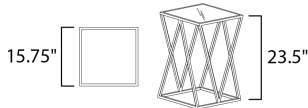

PRODUCT DESCRIPTION

Stainless steel V shaped sections are meticulously welded together to form this beautiful lighting sculpture. Finished in a mirror-like Polished Chrome, this fixture is the epitome of quality and contemporary design. Pair with coordinating accent tables to complete the look.

MEASUREMENTS

DIMENSION : 15.75" L x 15.75" W x 23.5" H
 HANGING WEIGHT : 15.4 lb

LAMPING

INPUT VOLTAGE : 100-240V
 LUMENS : 1,680 Rated
 BULB : 4 x 24W LED PCB Integrated , 24W Total
 BULB INCLUDED : (Integrated)
 DIMMABLE : No
 CRI : 80 CRI
 COLOR_TEMP : 3000K