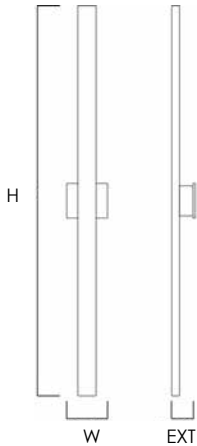

FINISHES OPTIONS:

- Bronze (BZ)
- White (WT)
- Satin Aluminum (SA)

MATERIAL:

Aluminum

AVAILABLE SIZES:

51" | 73" | 96"

RATINGS:

- ETL cETL IP65
- Wet Location
- ADA
- Title 24 (For Outdoor Use)

ADDITIONAL:

- RATED LIFE: 40,000 Hours
- OPERATING TEMP: -20° C (-4°), 40° C (104° F)
- PHOTOMETRIC: Report Found Online
- INSTALL UP/DOWN: All
- LIGHTING DIRECT: Indirect

Always consult a qualified electrician before installing any lighting product