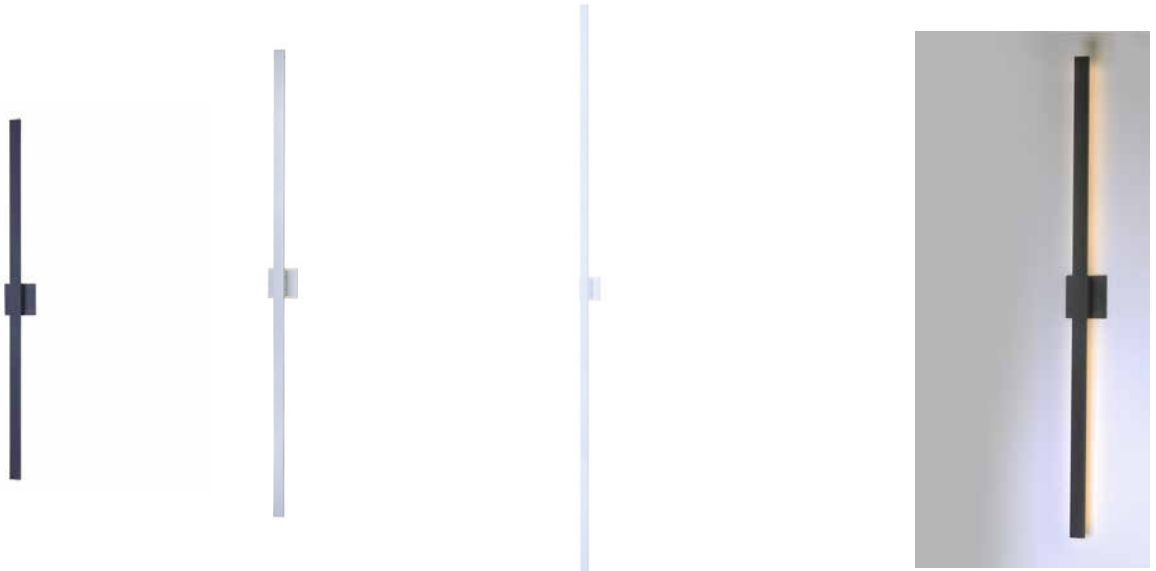

ALUMILUX™ I WALL SCONCE

E41344 | E41346 | E41348

- ETL/cETL IP65
- LED 3000K, CRI 90+
- Wet Location
- Title 24 for outdoor use
- Dimmable with ELV Dimmer

Job Name : _____
 Job Type : _____
 Quantity : _____
 Comments : _____

PRODUCT DESCRIPTION

Bring the outdoors inside with our line of Architectural high quality interior and exterior wall sconces. European in design and machined out of blocks of solid Aluminum, these sconces have both the look and quality expected for the discriminate buyer. High powered LEDs create dramatic light effects and most are approved for wet location applications.