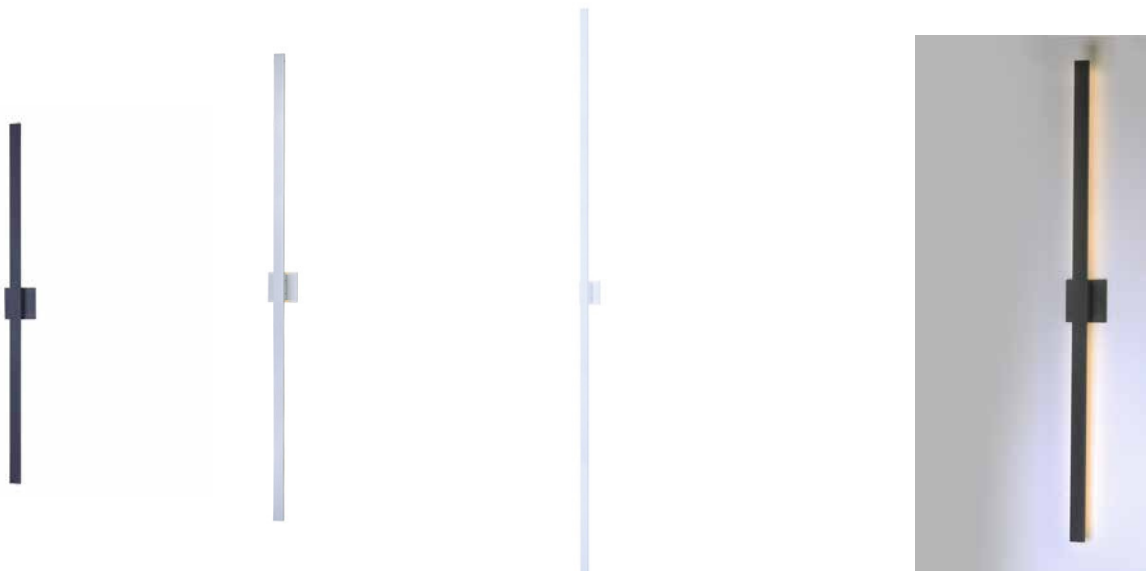

ALUMILUX™ I WALL SCONCE

E41344 | E41346 | E41348

- ETL/cETL IP65
- LED 3000K, CRI 90+
- Wet Location
- Title 24 for outdoor use
- Dimmable with ELV Dimmer

Job Name : _____
 Job Type : _____
 Quantity : _____
 Comments : _____

PRODUCT DESCRIPTION

Bring the outdoors inside with our line of Architectural high quality interior and exterior wall sconces. European in design and machined out of blocks of solid Aluminum, these sconces have both the look and quality expected for the discriminate buyer. High powered LEDs create dramatic light effects and most are approved for wet location applications.