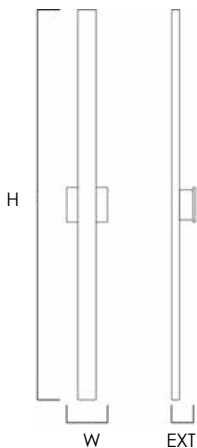

FINISHES OPTIONS:

- Bronze (BZ)
- White (WT)
- Satin Aluminum (SA)

MATERIAL:

Aluminum

AVAILABLE SIZES:

51" | 73" | 96"

RATINGS:

- ETL cETL IP65
- Wet Location
- ADA
- Title 24 (For Outdoor Use)

ADDITIONAL:

- RATED LIFE: 40,000 Hours
- OPERATING TEMP: -20° C (-4°), 40° C (104° F)
- PHOTOMETRIC: Report Found Online
- INSTALL UP/DOWN: All
- LIGHTING DIRECT: Indirect

Always consult a qualified electrician before installing any lighting product