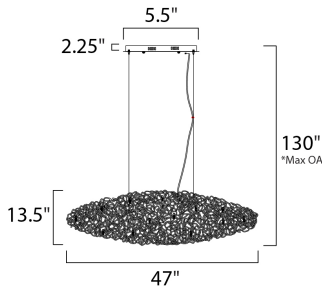

PRODUCT DESCRIPTION

Sculptures created from Polished Chrome aluminum rods are formed by hand into a mod-silhouette, perfect for loft living and cosmopolitan lifestyles. Woven through the interior are strings of clear G4 Xenon lamps that add sparkle as they reflect off of the embellished etched patterns of the aluminum. Fashion forward and style genre-defying, the Dazed collection goes with a myriad of looks from art deco to pop art.

*max overall height of the fixture

MEASUREMENTS

DIMENSION : 47" L x 19.5" W x 13.5" H
 MAX OAH : 130" OAH
 CANOPY : 5.5" W x 2.25" H x 5.5" L
 HANGING WEIGHT : 35.42 lb

LAMPING

INPUT VOLTAGE : 120V
 LUMENS : 1,250 Rated (1,200 Del.)
 BULB : 12 x 1.2W LED 12V G4 , 14W Total
 BULB INCLUDED : (Included)
 DIMMABLE : Electronic Low Voltage (ELV)
 CRI : 80+ CRI
 COLOR_TEMP : 3000K