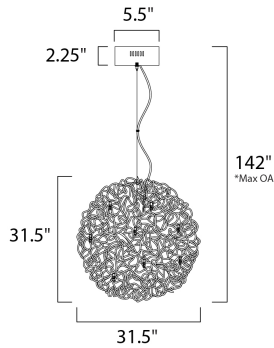

**FINISHES OPTION**

**MATERIAL**

Steel, Aluminum

**RATINGS**

cETLus  
Dry Location

**ADDITIONAL**

ADJUSTABLE  
OPERATING TEMPERATURE:  
-20°C (-4°F), 40°C (104°F)

**MEASUREMENTS**

DIMENSION : 31.5" L x 31.5" W x 31.5" H  
 MAX OAH : 142" OAH  
 CANOPY : 5.5" W x 1.5" H x 5.5" L  
 HANGING WEIGHT : 48.4 lb

**LAMPING**

INPUT VOLTAGE : 120V  
 LUMENS : 2,600 Rated (2,500 Del.)  
 BULB : 25 x 1.2W LED 12V G4 , 30W Total  
 BULB INCLUDED : (Included)  
 DIMMABLE : Electronic Low Voltage (ELV)  
 CRI : 80+ CRI  
 COLOR\_TEMP : 3000K