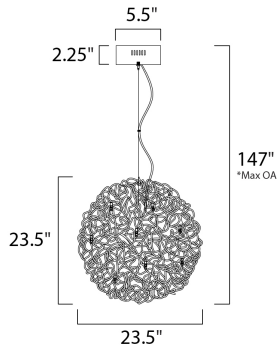

**FINISHES OPTION**

**MATERIAL**

Steel, Aluminum

**RATINGS**

cETLus  
Dry Location

**ADDITIONAL**

OPERATING TEMPERATURE:  
-20°C (-4°F), 40°C (104°F)

**MEASUREMENTS**

DIMENSION : 23.5" L x 23.5" W x 23.5" H  
 MAX OAH : 147" OAH  
 CANOPY : 5.5" W x 2.25" H x 5.5" L  
 HANGING WEIGHT : 17.6 lb

**LAMPING**

INPUT VOLTAGE : 120V  
 LUMENS : 1,250 Rated (1,200 Del.)  
 BULB : 12 x 1.2W LED 12V G4 , 14W Total  
 BULB INCLUDED : (Included)  
 DIMMABLE : Electronic Low Voltage (ELV)  
 CRI : 80+ CRI  
 COLOR\_TEMP : 3000K