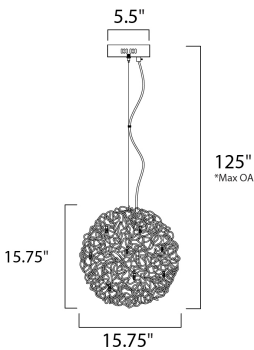

*max overall height of the fixture

MEASUREMENTS

DIMENSION : 15.75" L x 15.75" W x 15.75" H
 MAX OAH : 125" OAH
 CANOPY : 5.5" W x 1.5" H x 5.5" L
 HANGING WEIGHT : 10.78 lb

LAMPING

INPUT VOLTAGE : 120V
 LUMENS : 850 Rated (800 Del.)
 BULB : 8 x 1.2W LED 12V G4 , 10W Total
 BULB INCLUDED : (Included)
 DIMMABLE : Electronic Low Voltage (ELV)
 CRI : 80+ CRI
 COLOR_TEMP : 3000K