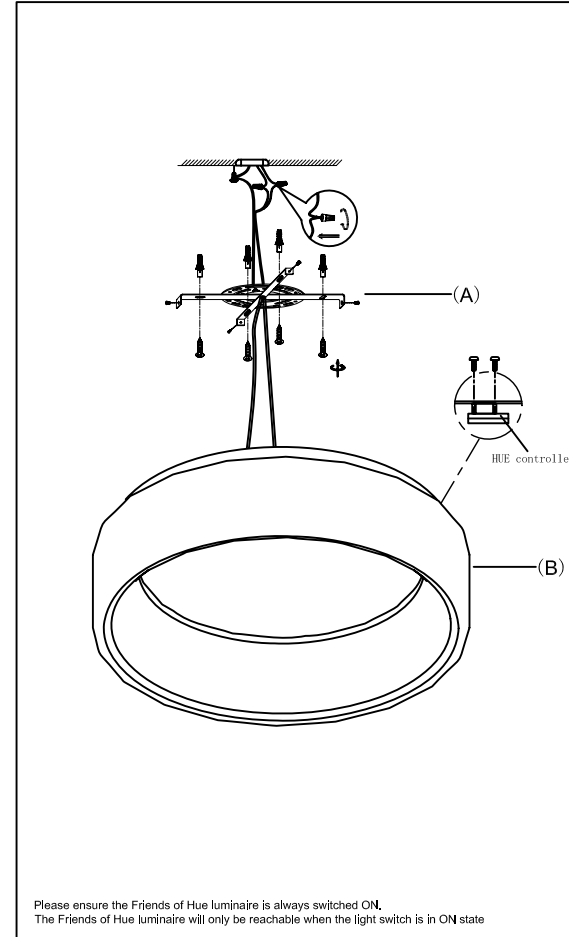

Dimmable only with Hue compatible devices.
Requires Philips Hue Bridge for smart control or Philips Hue Wireless Dimmer Switch
Please remove (wall or cord) dimmers between mains and luminaire or use the luminaire where no dimmers are in place.
A dimmer will impact the performance and lifetime of the Product.
Dimming up or down of the luminaire is to be done only with Hue compatible devices

WARNING: Wires need to be connected to driver found in canopy and should not be connected directly to power source or a short may occur.

45W Friends of Hue Color Ambiance LED Strip (integrated)

MADE IN CHINA
Page 1 of (2)

IMPORTANT: Turn off the power at the main fuse or circuit breaker box before starting installation

Mounting Bracket (A)

Fixture(B)

Locate all hardware & components before discarding packaging

1.)

Step. 1: Remove mounting bracket from fixture and install to electrical box. Mark where screws at ends of bracket meet the ceiling. Remove mounting bracket from ceiling. Drill holes using 3/16" ± drill bit where marked. Install mounting bracket to outlet box and attach anchors to secure bracket at ends.