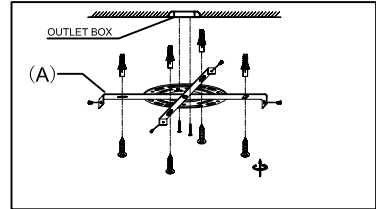

Dimmable only with Hue compatible devices.
Requires Philips Hue Bridge for smart control or Philips Hue Wireless Dimmer Switch
Please remove (wall or cord) dimmers between mains and luminaire or use the luminaire where no dimmers are in place.
A dimmer will impact the performance and lifetime of the Product.
Dimming up or down of the luminaire is to be done only with Hue compatible devices

WARNING: Wires need to be connected to driver found in canopy and should not be connected directly to power source or a short may occur.

45W Friends of Hue Color Ambiance LED Strip (integrated)

MADE IN CHINA
Page 1 of (2)

IMPORTANT: Turn off the power at the main fuse or circuit breaker box before starting installation

Mounting Bracket (A)

Fixture(B)

Locate all hardware & components before discarding packaging

1.)

Step. 1: Remove mounting bracket from fixture and install to electrical box. Mark where screws at ends of bracket meet the ceiling. Remove mounting bracket from ceiling. Drill holes using 3/16" ± drill bit where marked. Install mounting bracket to outlet box and attach anchors to secure bracket at ends.