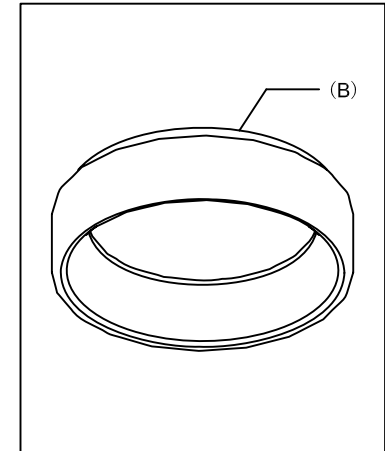

2.)

Step. 2: Adjust wire length to desired mounting height, and tighten strain relief screws to secure. Wire fixture to wires in outlet box. Install fixture to bracket and tighten screws at the ends of the canopy to secure

After installation is complete,
Plug in your HUE Bridge and connect to the WiFi router.
Install the HUE App for pairing and configuring your Friends of HUE product

Cleaning & Care:

Clean with soft cloth and a mild detergent.
Do not use abrasive cleaner.