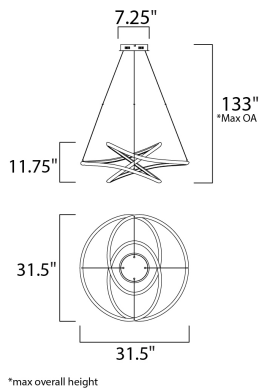

PRODUCT DESCRIPTION

Arched Matte White aluminum channel is artfully formed into unique lighting sculptures. Two rows of LEDs are used to double the light output but are fully dimmable for your comfort level.

MEASUREMENTS

DIMENSION : 31.5" L x 31.5" W x 11.75" H
 MAX OAH : 133" OAH
 CANOPY : 7.25" W x 1.75" H x 7.75" L
 HANGING WEIGHT : 7.9 lb

LAMPING

INPUT VOLTAGE : 110-277V
 LUMENS : 5,775 Rated (3,713 Del.)
 BULB : 1 x 83W LED PCB Integrated , 83W Total
 BULB INCLUDED : (Integrated)
 DIMMABLE : Only at 120V with ELV
 CRI : 90+ CRI
 COLOR_TEMP : 2700K