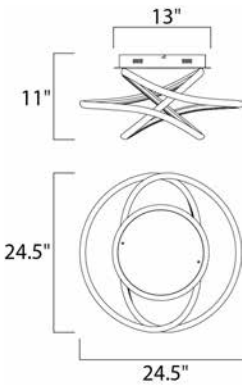

**PRODUCT DESCRIPTION**

Arched Matte White aluminum channel is artfully formed into unique lighting sculptures. Two rows of LEDs are used to double the light output but are fully dimmable for your comfort level.

**MEASUREMENTS**

DIMENSION : 24.5" L x 24.5" W x 11" H  
 MAX OAH : 13" OAH  
 CANOPY : 13" W x 1.5" H x 13" L  
 HANGING WEIGHT : 8.4 lb

**LAMPING**

INPUT VOLTAGE : 110-277V  
 LUMENS : 3,640 Rated (2,340 Del.)  
 BULB : 1 x 52W LED PCB Integrated , 52W Total  
 BULB INCLUDED : (Integrated)  
 DIMMABLE : Only at 120V with ELV  
 CRI : 90+ CRI  
 COLOR\_TEMP : 3000K