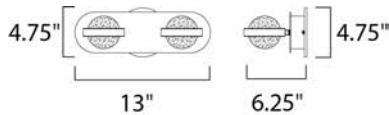

MEASUREMENTS

- DIMENSION : 13" W x 4.75" H x 6.25" Ext
- BACK PLATE : 4.75" W x 4.75" H x 2.25" HCO
- HANGING WEIGHT : 5.28 lb

LAMPING

- LUMENS : 630 Rated
- BULB : 2 x 4.5W LED PCB Integrated , 9W Total
- BULB INCLUDED : (Integrated)
- DIMMABLE : Triac CL
- CRI : 80+ CRI
- COLOR_TEMP : 3000K