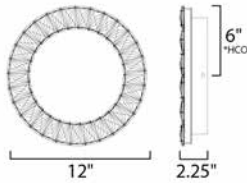

LAMPING

INPUT VOLTAGE : 120V
LUMENS : 1,295 Rated (820 Del.)
BULB : 1 x 18.5W LED PCB Integrated , 18W Total
BULB INCLUDED : (Integrated)
DIMMABLE : Triac CL
CRI : 90 CRI
COLOR_TEMP : 3000K
LIGHTING_DIRECTION : Indirect