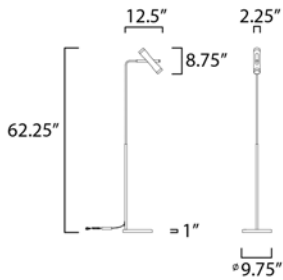

PRODUCT DESCRIPTION

Adjustable cylinders pivots on axis with light emitting from both the top and the bottom for even illumination throughout the room. Finished in Black with a contrasting Satin Nickel trim, this contemporary look is both a dramatic statement as well as functional lighting.

MEASUREMENTS

DIMENSION : 12.5" L x 9.75" W x 62.25" H
 MAX OAH : 62.5" OAH
 HANGING WEIGHT : 9.24 lb

LAMPING

INPUT VOLTAGE : 120V
 LUMENS : 480 Rated (421 Del.)
 BULB : 2 x 3W LED PCB Integrated , 6W Total
 BULB INCLUDED : (Integrated)
 DIMMABLE : Triac CL or ELV
 CRI : 80+ CRI
 COLOR_TEMP : 3000K

FINISHES OPTION

 Black / Satin Nickel

MATERIAL

Steel, Aluminum, Acrylic

RATINGS

cETLus
 Dry Location

ADDITIONAL

RATED LIFE 25000 Hours
 OPERATING TEMPERATURE:
 -20°C (-4°F), 40°C (104°F)