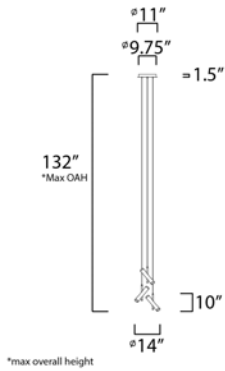

PRODUCT DESCRIPTION

Adjustable cylinders pivots on axis with light emitting from both the top and the bottom for even illumination throughout the room. Finished in Black with a contrasting Satin Nickel trim, this contemporary look is both a dramatic statement as well as functional lighting.

MEASUREMENTS

- DIMENSION : 14" L x 14" W x 10" H
- MAX OAH : 132" OAH
- CANOPY : 11" W x 1.5" H x 11" L
- HANGING WEIGHT : 7.7 lb

LAMPING

- INPUT VOLTAGE : 120V
- LUMENS : 1,440 Rated (1,199 Del.)
- BULB : 6 x 3W LED PCB Integrated , 18W Total
- BULB INCLUDED : (Integrated)
- DIMMABLE : Triac CL or ELV
- CRI : 80+ CRI
- COLOR_TEMP : 3000K

FINISHES OPTION

- Black / Satin Nickel

MATERIAL

Steel, Aluminum, Acrylic

RATINGS

cETLus
Dry Location

ADDITIONAL

ADJUSTABLE
SLOPE: 70
RATED LIFE 25000 Hours
OPERATING TEMPERATURE:
-20°C (-4°F), 40°C (104°F)