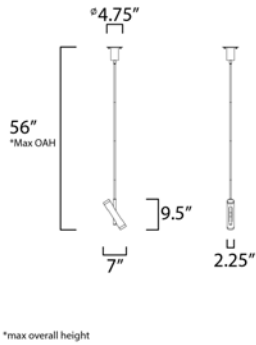

PRODUCT DESCRIPTION

Adjustable cylinders pivots on axis with light emitting from both the top and the bottom for even illumination throughout the room. Finished in Black with a contrasting Satin Nickel trim, this contemporary look is both a dramatic statement as well as functional lighting.

MEASUREMENTS

DIMENSION : 7" L x 2.25" W x 9.5" H
 MAX OAH : 56" OAH
 CANOPY : 2.25" W x 4" H x 2.25" L
 HANGING WEIGHT : 3.74 lb

LAMPING

INPUT VOLTAGE : 120V
 LUMENS : 480 Rated (473 Del.)
 BULB : 2 x 3W LED PCB Integrated , 6W Total
 BULB INCLUDED : (Integrated)
 DIMMABLE : Triac CL or ELV
 CRI : 80+ CRI
 COLOR_TEMP : 3000K

FINISHES OPTION

 Black / Satin Nickel

MATERIAL

Steel, Aluminum, Acrylic

RATINGS

cETLus
 Dry Location

ADDITIONAL

ADJUSTABLE
 SLOPE: 90
 RATED LIFE 25000 Hours
 OPERATING TEMPERATURE:
 -20°C (-4°F), 40°C (104°F)