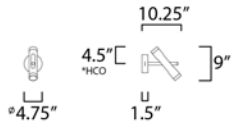

LAMPING

INPUT VOLTAGE : 120V
LUMENS : 480 Rated (413 Del.)
BULB : 2 x 3W LED PCB Integrated , 6W Total
BULB INCLUDED : (Integrated)
DIMMABLE : Triac CL or ELV
CRI : 80+ CRI
COLOR_TEMP : 3000K
LIGHTING_DIRECTION : Omni