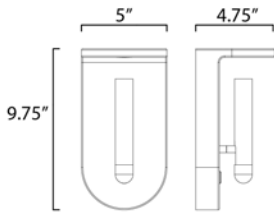

**PRODUCT DESCRIPTION**

This versatile wall sconce features an adjustable spot controlled by an on-off push button switch which works well bedside. If left in the upright position the light passes through a hole in the cantilevered top which houses colored gels of red, green, blue, or clear for a nice lighting effect

**MEASUREMENTS**

DIMENSION : 5" W x 9.75" H x 2.5" Ext  
 MAX OAH : 4" W x 5" H  
 HANGING WEIGHT : 3.44 lb

**LAMPING**

INPUT VOLTAGE : 100-240V  
 LUMENS : 336 Rated (200 Del.)  
 BULB : 1 x 3W LED PCB Integrated , 4W Total  
 BULB INCLUDED : (Integrated)  
 DIMMABLE : Y  
 CRI : 90+ CRI  
 COLOR\_TEMP : 3000K  
 LIGHTING\_DIRECTION : Directional