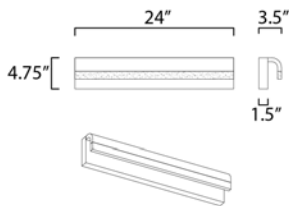

PRODUCT DESCRIPTION

An aluminum frame of Polished Chrome or Black, cascades downward and supports a frosted acrylic diffuser which nicely diffuses the light from the LED enclosed. A perfect complement to the similar bath hardware found in many homes today.

MEASUREMENTS

DIMENSION : 24" W x 4.75" H x 3.5" Ext
 BACK PLATE : 24" W x 4.75" H x 2.25" HCO
 HANGING WEIGHT : 4.84 lb

LAMPING

INPUT VOLTAGE : 120V
 LUMENS : 1,260 Rated (1,000 Del.)
 BULB : 1 x 18W LED PCB Integrated , 18W Total
 BULB INCLUDED : (Integrated)
 DIMMABLE : Triac CL or ELV
 CRI : 90+ CRI
 COLOR_TEMP : 3000K
 LIGHTING_DIRECTION : Down