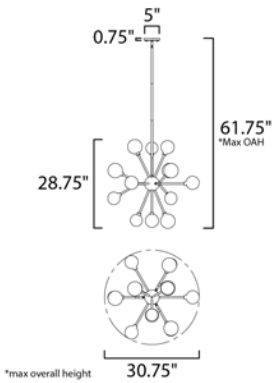

LAMPING

INPUT VOLTAGE : 120V
LUMENS : 6,750 Rated
BULB : 15 x 4W LED G9 , 60W Total
BULB INCLUDED : (Included)
DIMMABLE : Triac CL
CRI : 90+ CRI
COLOR_TEMP : 3000K