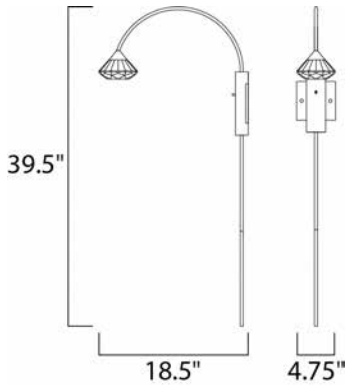

**PRODUCT DESCRIPTION**

Gracefully sweeping arms are finished in a textured Black with a Metallic Gold cups that suspends a faceted Clear acrylic diamond. Adding interest to the fixture, intersecting arms create an art form sure to attract attention. A pin up wall sconce with an arm that pivots is perfectly suited for bedside lighting.

**MEASUREMENTS**

DIMENSION : 4.75" W x 39.5" H x 18.5" Ext  
 MAX OAH : 4.75" W x 4.75" H  
 HANGING WEIGHT : 3.97 lb

**LAMPING**

LUMENS : 330 Rated (210 Del.)  
 BULB : 1 x 3W LED PCB Integrated , 3W Total  
 BULB INCLUDED : (Integrated)  
 DIMMABLE : Triac CL  
 CRI : 80+ CRI  
 COLOR\_TEMP : 3000K