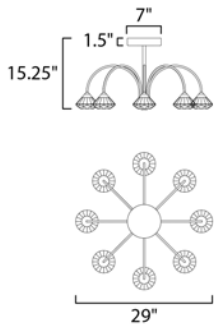

PRODUCT DESCRIPTION

Gracefully sweeping arms are finished in a textured Black with a Metallic Gold cups that suspends a faceted Clear acrylic diamond. Adding interest to the fixture, intersecting arms create an art form sure to attract attention. A pin up wall sconce with an arm that pivots is perfectly suited for bedside lighting.

MEASUREMENTS

DIMENSION : 29" L x 29" W x 15.25" H
 CANOPY : 7" W x 1.5" H x 7" L
 HANGING WEIGHT : 13.89 lb

LAMPING

INPUT VOLTAGE : 120V
 LUMENS : 1,920 Rated (1,680 Del.)
 BULB : 8 x 3W LED PCB Integrated , 24W Total
 BULB INCLUDED : (Integrated)
 DIMMABLE : Triac CL
 CRI : 80+ CRI
 COLOR_TEMP : 3000K