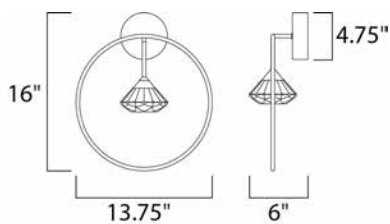

**PRODUCT DESCRIPTION**

Gracefully sweeping arms are finished in a textured Black with a Metallic Gold cups that suspends a faceted Clear acrylic diamond. Adding interest to the fixture, intersecting arms create an art form sure to attract attention. A pin up wall sconce with an arm that pivots is perfectly suited for bedside lighting.

**MEASUREMENTS**

DIMENSION : 13.75" W x 16" H x 6" Ext  
 MAX OAH : 4.75" W x 4.75" H  
 HANGING WEIGHT : 1.98 lb

**LAMPING**

LUMENS : 330 Rated (210 Del.)  
 BULB : 1 x 3W LED PCB Integrated , 3W Total  
 BULB INCLUDED : (Integrated)  
 DIMMABLE :  
 CRI : 80+ CRI  
 COLOR\_TEMP : 3000K