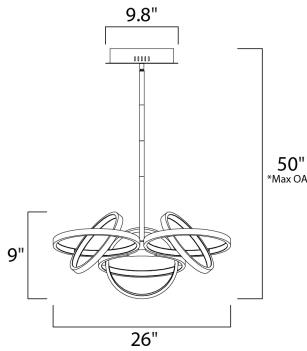

PRODUCT DESCRIPTION

A very unique and interesting design that features concentric bands of Polished Chrome or Black that rotate on 3 axis points and adjusts in multiple directions similar to a gyro. The edge of each slender band encases a small LED strip covered by a frosted lens. This work of art is so much more than just a lighting fixture.

*max overall height

MEASUREMENTS

- DIMENSION : 26" L x 26" W x 9" H
- MAX OAH : 50" OAH
- CANOPY : 9.8" W x 2" H x 9.8" L
- HANGING WEIGHT : 9.02 lb

LAMPING

- LUMENS : 5,140 Rated
- BULB : 6 x 73W LED PCB Integrated , 73W Total
- BULB INCLUDED : (Integrated)
- DIMMABLE : Triac CL
- CRI : 80+ CRI
- COLOR_TEMP : 3000K

FINISHES OPTION

- Black / Polished Chrome

MATERIAL

Metal, Aluminum, Acrylic

RATINGS

cETLus
Dry Location

ADDITIONAL

ADJUSTABLE
SLOPE: 120
OPERATING TEMPERATURE:
-20°C (-4°F), 40°C (104°F)