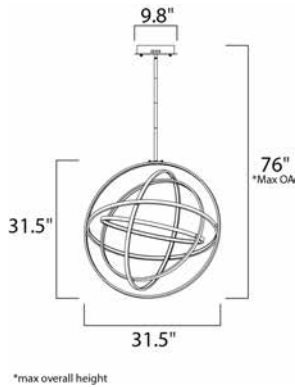

PRODUCT DESCRIPTION

A very unique and interesting design that features concentric bands of Polished Chrome or Black that rotate on 3 axis points and adjusts in multiple directions similar to a gyro. The edge of each slender band encases a small LED strip covered by a frosted lens. This work of art is so much more than just a lighting fixture.

MEASUREMENTS

DIMENSION : 31.5" L x 31.5" W x 31.5" H
 MAX OAH : 76" OAH
 CANOPY : 9.8" W x 2" H x 9.8" L
 HANGING WEIGHT : 13.86 lb

LAMPING

LUMENS : 5,500 Rated
 BULB : 5 x 78W LED PCB Integrated , 78W Total
 BULB INCLUDED : (Integrated)
 DIMMABLE : Triac CL
 CRI : 80+ CRI
 COLOR_TEMP : 3000K