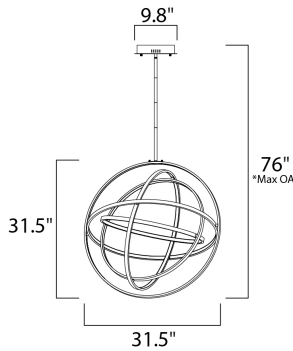

PRODUCT DESCRIPTION

A very unique and interesting design that features concentric bands of Polished Chrome or Black that rotate on 3 axis points and adjusts in multiple directions similar to a gyro. The edge of each slender band encases a small LED strip covered by a frosted lens. This work of art is so much more than just a lighting fixture.

MEASUREMENTS

- DIMENSION : 31.5" L x 31.5" W x 31.5" H
- MAX OAH : 76" OAH
- CANOPY : 9.8" W x 2" H x 9.8" L
- HANGING WEIGHT : 13.86 lb

LAMPING

- LUMENS : 5,500 Rated
- BULB : 5 x 78W LED PCB Integrated , 78W Total
- BULB INCLUDED : (Integrated)
- DIMMABLE : Triac CL
- CRI : 80+ CRI
- COLOR_TEMP : 3000K