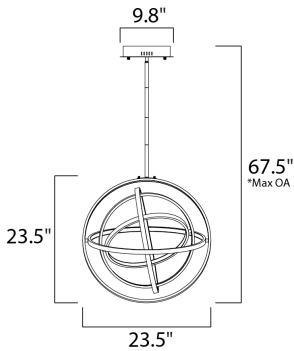

PRODUCT DESCRIPTION

A very unique and interesting design that features concentric bands of Polished Chrome or Black that rotate on 3 axis points and adjusts in multiple directions similar to a gyro. The edge of each slender band encases a small LED strip covered by a frosted lens. This work of art is so much more than just a lighting fixture.

*max overall height

MEASUREMENTS

- DIMENSION : 23.5" L x 23.5" W x 23.5" H
- MAX OAH : 67.5" OAH
- CANOPY : 9.8" W x 2" H x 9.8" L
- HANGING WEIGHT : 11 lb

LAMPING

- LUMENS : 3,910 Rated
- BULB : 5 x 56W LED PCB Integrated , 56W Total
- BULB INCLUDED : (Integrated)
- DIMMABLE : Triac CL
- CRI : 80+ CRI
- COLOR_TEMP : 3000K

FINISHES OPTION

- Black
- Polished Chrome

MATERIAL

Metal, Aluminum, Acrylic

RATINGS

cETLus
Dry Location

ADDITIONAL

ADJUSTABLE
SLOPE: 120
OPERATING TEMPERATURE:
-20°C (-4°F), 40°C (104°F)