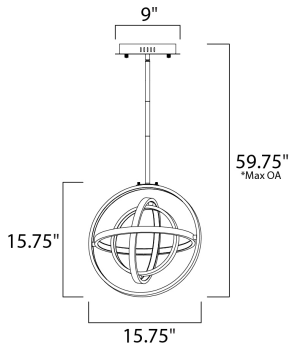

PRODUCT DESCRIPTION

A very unique and interesting design that features concentric bands of Polished Chrome or Black that rotate on 3 axis points and adjusts in multiple directions similar to a gyro. The edge of each slender band encases a small LED strip covered by a frosted lens. This work of art is so much more than just a lighting fixture.

*max overall height

MEASUREMENTS

- DIMENSION : 15.75" L x 15.75" W x 15.75" H
- MAX OAH : 59.75" OAH
- CANOPY : 9" W x 1.4" H x 9" L
- HANGING WEIGHT : 6.38 lb

LAMPING

- LUMENS : 2,016 Rated
- BULB : 4 x 29W LED PCB Integrated , 29W Total
- BULB INCLUDED : (Integrated)
- DIMMABLE : Triac CL
- CRI : 80+ CRI
- COLOR_TEMP : 3000K