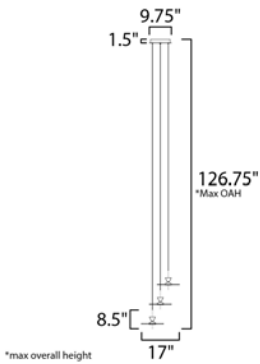

PRODUCT DESCRIPTION

Flat round acrylic disks are etched with a circular design that becomes vivid as light travels through it. Suspended from frames of Matte White with Metallic Gold accents, each disc has a swivel which allows you to control the direction the light.

MEASUREMENTS

DIMENSION : 17" L x 17" W x 8.5" H
 MAX OAH : 126.75" OAH
 CANOPY : 9.75" W x 1.5" H x 9.75" L
 HANGING WEIGHT : 7.28 lb

LAMPING

INPUT VOLTAGE : 120V
 LUMENS : 2,520 Rated (1,400 Del.)
 BULB : 3 x 12W LED PCB Integrated , 36W Total
 BULB INCLUDED : (Integrated)
 DIMMABLE : Triac CL
 CRI : 80+ CRI
 COLOR_TEMP : 3000K