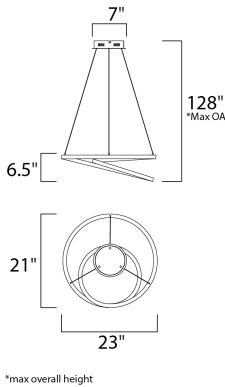

**MEASUREMENTS**

- DIMENSION : 23" L x 21" W x 6.5" H
- MAX OAH : 128" OAH
- CANOPY : 7.25" W x 1.75" H x 7" L
- HANGING WEIGHT : 5.7 lb

**LAMPING**

- INPUT VOLTAGE : 110-277V
- LUMENS : 2,170 Rated (1,705 Del.)
- BULB : 1 x 31W LED PCB Integrated , 31W Total
- BULB INCLUDED : (Integrated)
- DIMMABLE : Only at 120V with ELV
- CRI : 90+ CRI
- COLOR\_TEMP : 2700K