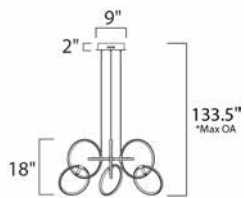

\*max overall height

**MEASUREMENTS**

DIMENSION : 32" L x 32" W x 18" H  
 MAX OAH : 133.5" OAH  
 CANOPY : 9" W x 2" H x 9" L  
 HANGING WEIGHT : 9.2 lb

**LAMPING**

LUMENS : 5,700 Rated  
 BULB : 7 x 81W LED PCB Integrated , 81W Total  
 BULB INCLUDED : (Integrated)  
 DIMMABLE : Triac CL  
 CRI : 80+ CRI  
 COLOR\_TEMP : 3000K

**FINISHES OPTION**

 Black / Polished Chrome

**MATERIAL**

Metal, Aluminum, Acrylic

**RATINGS**

cETLus  
 Dry Location

**ADDITIONAL**

ADJUSTABLE  
 OPERATING TEMPERATURE:  
 -20°C (-4°F), 40°C (104°F)