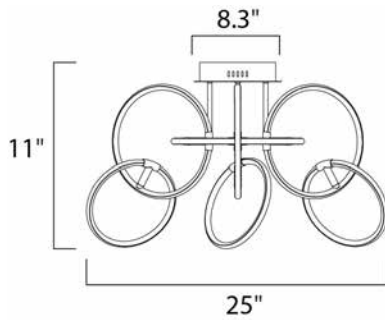

MEASUREMENTS

DIMENSION : 25" L x 25" W x 11" H
 CANOPY : 8.3" W x 1.4" H x 8.3" L
 HANGING WEIGHT : 6.16 lb

LAMPING

LUMENS : 3,000 Rated
 BULB : 4 x 42W LED PCB Integrated , 42W Total
 BULB INCLUDED : (Integrated)
 DIMMABLE : Triac CL
 CRI : 80+ CRI
 COLOR_TEMP : 3000K