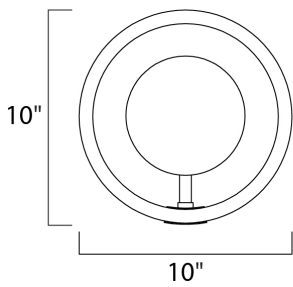

MEASUREMENTS

DIMENSION : 10" W x 10" H x 1.25" Ext
 MAX OAH : 4.7" W x 1.2" H
 HANGING WEIGHT : 1.32 lb

LAMPING

LUMENS : 710 Rated
 BULB : 1 x 10W LED PCB Integrated , 10W Total
 BULB INCLUDED : (Integrated)
 DIMMABLE : Triac CL
 CRI : 80+ CRI
 COLOR_TEMP : 3000K