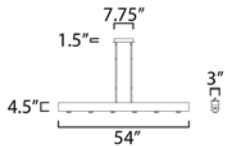

PRODUCT DESCRIPTION

Extruded aluminum girders of Black encase a series of adjustable LED spots accented with Polished Chrome. The lights can be directed to the surface below with high powered functional light. Available in 44" and 54" lengths these pendants work equally well over kitchen islands or rectangular tables.

MEASUREMENTS

DIMENSION : 54" L x 3" W x 4.5" H
 MAX OAH : 54" OAH
 CANOPY : 4.75" W x 1.5" H x 7.75" L
 HANGING WEIGHT : 15.54 lb

LAMPING

INPUT VOLTAGE : 120V
 LUMENS : 1,440 Rated (1,000 Del.)
 BULB : 5 x 18W LED PCB Integrated , 18W Total
 BULB INCLUDED : (Integrated)
 DIMMABLE : Triac CL or ELV
 CRI : 80+ CRI
 COLOR_TEMP : 3000K