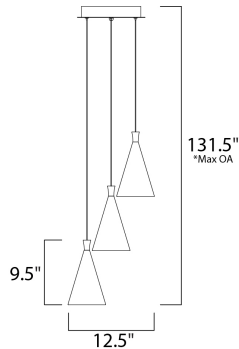

*max overall height

MEASUREMENTS

- DIMENSION : 12.5" L x 12.5" W x 9.5" H
- MAX OAH : 131.5" OAH
- CANOPY : 9.75" W x 1.5" H x 9.75" L
- HANGING WEIGHT : 6.62 lb

LAMPING

- INPUT VOLTAGE : 120V
- LUMENS : 1,512 Rated (1,110 Del.)
- BULB : 3 x 7.2W LED PCB Integrated , 22W Total
- BULB INCLUDED : (Integrated)
- DIMMABLE : Triac CL
- CRI : 80+ CRI
- COLOR_TEMP : 3000K