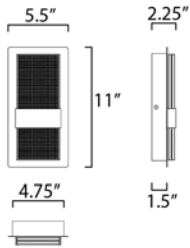

MEASUREMENTS

DIMENSION : 5.5" W x 11" H x 2.25" Ext
 MAX OAH : 4.75" W x 1.5" H
 HANGING WEIGHT : 3.43 lb

LAMPING

INPUT VOLTAGE : 120V
 LUMENS : 880 Rated (340 Del.)
 BULB : 2 x 8.5W LED PCB Integrated , 8W Total
 BULB INCLUDED : (Integrated)
 DIMMABLE : Triac CL or ELV
 CRI : 90+ CRI
 COLOR_TEMP : 3000K
 LIGHTING_DIRECTION : Up/Down