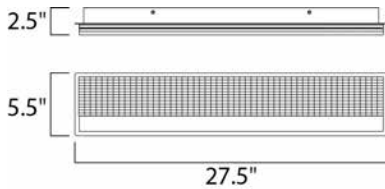

**PRODUCT DESCRIPTION**

Thousands of miniature crystals are embedded into a sheet of clear acrylic which form a material we call Gemite. When illuminated by the LED mounted in the Polished Chrome frame the Gemite glistens like the stars in a galaxy. With the added downlight you get both glamour and ample lighting from this beautiful vanity collection.

**MEASUREMENTS**

DIMENSION : 27.5" L x 2.5" W x 5.5" H x 2.5" Ext  
 BACK PLATE : 26" W x 4.75" H x 2.75" HCO  
 HANGING WEIGHT : 13 lb

**LAMPING**

INPUT VOLTAGE : 120V  
 LUMENS : 2,170 Rated (1,705 Del.)  
 BULB : 2 x 31W LED PCB Integrated , 31W Total  
 BULB INCLUDED : (Integrated)  
 DIMMABLE : Triac CL  
 CRI : 90+ CRI  
 COLOR\_TEMP : 3000K  
 LIGHTING\_DIRECTION : Up/Down