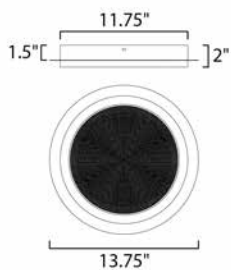

PRODUCT DESCRIPTION

Thousands of miniature crystals are embedded into a sheet of clear acrylic which form a material we call Gemite. When illuminated by the LED mounted in the Polished Chrome frame the Gemite glistens like the stars in a galaxy. With the added downlight you get both glamour and ample lighting from this beautiful vanity collection.

FINISHES OPTION

GLASS

Clear Crystal 122

MATERIAL

Steel, Stainless Steel, Glass

RATINGS

cETLus
Damp Location

ADDITIONAL

RATED LIFE 25000 Hours
OPERATING TEMPERATURE:
-20°C (-4°F), 40°C (104°F)

MEASUREMENTS

DIMENSION : 13.75" L x 13.75" W x 2" H
CANOPY : 11.75" W x 1.5" H x 11.75" L
HANGING WEIGHT : 9.44 lb

LAMPING

INPUT VOLTAGE : 120V
LUMENS : 1,792 Rated (460 Del.)
BULB : 1 x 25.6W LED PCB Integrated , 26W Total
BULB INCLUDED : (Integrated)
DIMMABLE : Triac CL
CRI : 90 CRI
COLOR_TEMP : 3000K