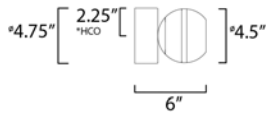

PRODUCT DESCRIPTION

Orbs of crystal Clear acrylic are trimmed with a Polished Chrome band and frosted inside for excellent light diffusion. The bottom is dimpled for a unique optical effect.