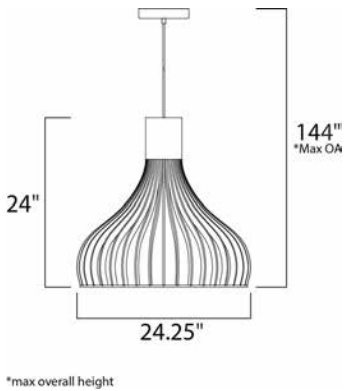

**PRODUCT DESCRIPTION**

Fins of high quality acrylic are bound together with Polished Chrome trim and illuminated from the top with high power LED. The light from the LED optically travels through the acrylic and mysteriously illuminates the frame as well as the surface below.

**MEASUREMENTS**

DIMENSION : 24.25" L x 24.25" W x 24" H  
 MAX OAH : 144" OAH  
 CANOPY : 7.09" W x 1.38" H x 7.09" L  
 HANGING WEIGHT : 14.3 lb

**LAMPING**

INPUT VOLTAGE : 120V  
 LUMENS : 1,400 Rated  
 BULB : 1 x 20W LED PCB Integrated , 20W Total  
 BULB INCLUDED : (Integrated)  
 DIMMABLE : Triac CL  
 CRI : 80+ CRI  
 COLOR\_TEMP : 3000K