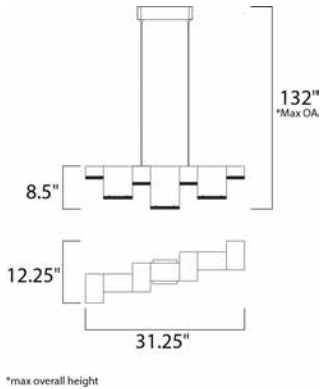

MEASUREMENTS

DIMENSION : 31.25" L x 12.25" W x 8.5" H
 MAX OAH : 132" OAH
 HANGING WEIGHT : 7 lb

LAMPING

INPUT VOLTAGE : 120V
 LUMENS : 3,528 Rated
 BULB : 7 x 7.2W LED PCB Integrated , 50W Total
 BULB INCLUDED : (Integrated)
 DIMMABLE : Triac CL
 CRI : 80+ CRI
 COLOR_TEMP : 3000K