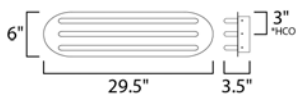

LAMPING

INPUT VOLTAGE : 120V
LUMENS : 2,310 Rated (1,560 Del.)
BULB : 3 x 11W LED PCB Integrated , 33W Total
BULB INCLUDED : (Integrated)
DIMMABLE : Triac CL
CRI : 80 CRI
COLOR_TEMP : 3000K
LIGHTING_DIRECTION : Indirect